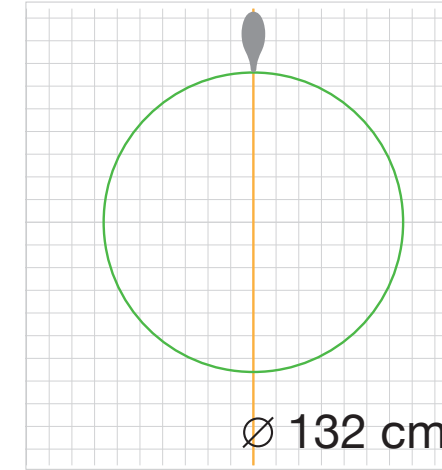

## FOLIO G70

DUROPOLYMER®  
Dimensions: 20 x 9 x 2,7 cm

DARING DIMENSIONS  
DESIGNED BY U

DISCOVER THE ULF MORITZ COLLECTION AT [WWW.ORACDECOR.COM](http://WWW.ORACDECOR.COM)

ULF MORITZ

FOR  
**ORAC**  
DECOR

1/

2/

3/

SCALE 1/33  
 INNER CIRCLE Ø 8 CM  
 FOLIO ELEMENTS: **PER 1 M<sup>2</sup> - 20 UNITS**

FOLLOW THESE STEPS TO COMPLETE  
 THE FIGURE PICTURED ON THE LEFT

DecoFix Pro

4/

5/

6/

1/

10 cm

2/

10 cm

3/

10 cm

SCALE 1/33  
 INNER CIRCLE Ø 132 CM  
 FOLIO ELEMENTS: **12 UNITS**

FOLLOW THESE STEPS TO COMPLETE  
 THE FIGURE PICTURED ON THE LEFT

DecoFix Pro

4/

10 cm

5/

10 cm

6/

10 cm