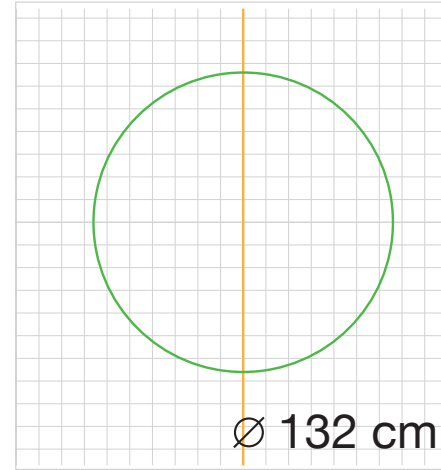

## FOLIO G70

DUROPOLYMER®  
Dimensions: 20 x 9 x 2,7 cm

DARING DIMENSIONS  
DESIGNED BY U

DISCOVER THE ULF MORITZ COLLECTION AT [WWW.ORACDECOR.COM](http://WWW.ORACDECOR.COM)

ULF MORITZ

FOR  
**ORAC**  
DECOR

1/

2/

3/

SCALE 1/33  
 INNER CIRCLE Ø 8 CM  
 FOLIO ELEMENTS: **PER 1 M<sup>2</sup> - 20 UNITS**

FOLLOW THESE STEPS TO COMPLETE  
 THE FIGURE PICTURED ON THE LEFT

DecoFix Pro

4/

5/

6/

1/

10 cm

2/

10 cm

3/

10 cm

SCALE 1/33  
 INNER CIRCLE Ø 132 CM  
 FOLIO ELEMENTS: **12 UNITS**