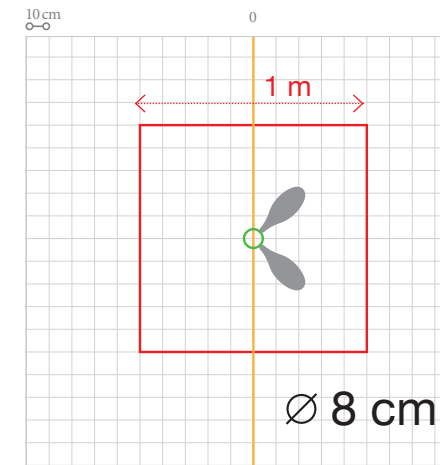

## FOLIO G70

DUROPOLYMER®  
Dimensions: 20 x 9 x 2,7 cm

DARING DIMENSIONS  
DESIGNED BY U

DISCOVER THE ULF MORITZ COLLECTION AT [WWW.ORACDECOR.COM](http://WWW.ORACDECOR.COM)

ULF MORITZ

FOR  
**ORAC**  
DECOR

1/

2/

3/

SCALE 1/33  
 INNER CIRCLE Ø 8 CM  
 FOLIO ELEMENTS: **PER 1 M<sup>2</sup> - 20 UNITS**

FOLLOW THESE STEPS TO COMPLETE  
 THE FIGURE PICTURED ON THE LEFT

DecoFix Pro

4/

5/

6/

1/

10 cm

2/

10 cm

3/

10 cm

SCALE 1/33  
 INNER CIRCLE Ø 132 CM  
 FOLIO ELEMENTS: **12 UNITS**