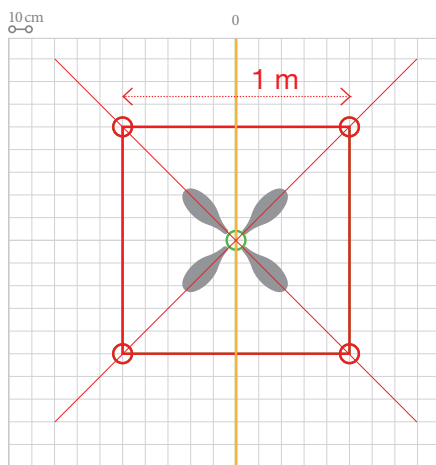

## FOLIO G70

DUROPOLYMER®  
Dimensions: 20 x 9 x 2,7 cm

DARING DIMENSIONS  
DESIGNED BY U

DISCOVER THE ULF MORITZ COLLECTION AT [WWW.ORACDECOR.COM](http://WWW.ORACDECOR.COM)

ULF MORITZ

FOR  
**ORAC**  
DECOR

1/

2/

3/

SCALE 1/33  
 INNER CIRCLE Ø 8 CM  
 FOLIO ELEMENTS: **PER 1 M<sup>2</sup> - 20 UNITS**

FOLLOW THESE STEPS TO COMPLETE  
 THE FIGURE PICTURED ON THE LEFT

DecoFix Pro

4/

5/

6/

1/

10 cm

2/

10 cm

3/

10 cm

SCALE 1/33  
 INNER CIRCLE Ø 132 CM  
 FOLIO ELEMENTS: **12 UNITS**