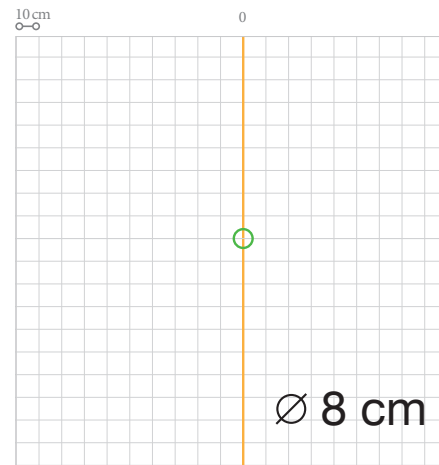

## FOLIO G70

DUROPOLYMER®  
Dimensions: 20 x 9 x 2,7 cm

DARING DIMENSIONS  
DESIGNED BY U

DISCOVER THE ULF MORITZ COLLECTION AT [WWW.ORACDECOR.COM](http://WWW.ORACDECOR.COM)

ULF MORITZ

FOR  
**ORAC**  
DECOR

1/

2/

3/

SCALE 1/33  
 INNER CIRCLE Ø 8 CM  
 FOLIO ELEMENTS: **PER 1 M<sup>2</sup> - 20 UNITS**

FOLLOW THESE STEPS TO COMPLETE  
 THE FIGURE PICTURED ON THE LEFT

DecoFix Pro

4/

5/

6/

1/

10 cm

2/

10 cm

3/

10 cm

SCALE 1/33  
 INNER CIRCLE Ø 132 CM  
 FOLIO ELEMENTS: **12 UNITS**