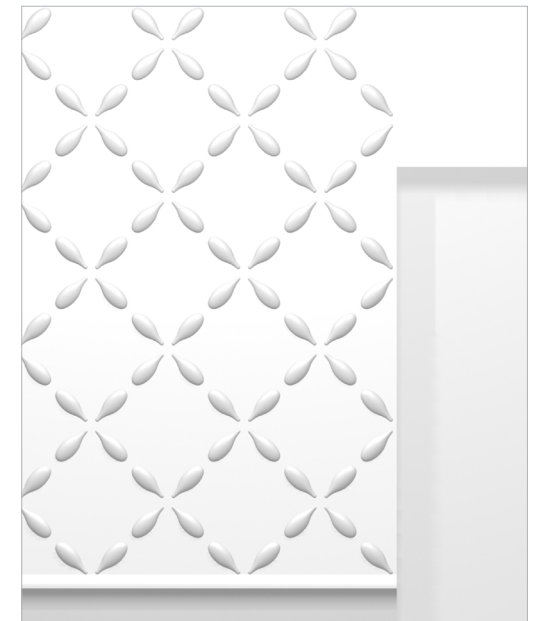

1/

2/

3/

SCALE 1/33  
 INNER CIRCLE Ø 8 CM  
 FOLIO ELEMENTS: **PER 1 M<sup>2</sup> - 20 UNITS**

FOLLOW THESE STEPS TO COMPLETE  
 THE FIGURE PICTURED ON THE LEFT

DecoFix Pro

4/

5/

6/

1/

10 cm

2/

10 cm

3/

10 cm

SCALE 1/33  
 INNER CIRCLE Ø 132 CM  
 FOLIO ELEMENTS: **12 UNITS**