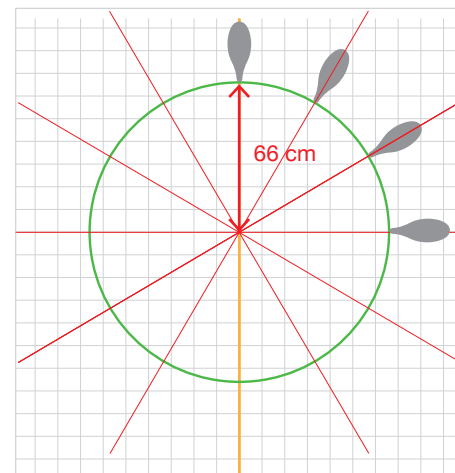

## FOLIO G70

DUROPOLYMER®  
Dimensions: 20 x 9 x 2,7 cm

DARING DIMENSIONS  
DESIGNED BY U

DISCOVER THE ULF MORITZ COLLECTION AT [WWW.ORACDECOR.COM](http://WWW.ORACDECOR.COM)

ULF MORITZ

FOR  
**ORAC**  
DECOR

1/

2/

3/

SCALE 1/33  
 INNER CIRCLE Ø 8 CM  
 FOLIO ELEMENTS: **PER 1 M<sup>2</sup> - 20 UNITS**

FOLLOW THESE STEPS TO COMPLETE  
 THE FIGURE PICTURED ON THE LEFT

DecoFix Pro

4/

5/

6/

1/

10 cm

2/

10 cm

3/

10 cm

SCALE 1/33  
 INNER CIRCLE Ø 132 CM  
 FOLIO ELEMENTS: **12 UNITS**

FOLLOW THESE STEPS TO COMPLETE  
 THE FIGURE PICTURED ON THE LEFT

DecoFix Pro

4/

10 cm

5/

10 cm

6/

10 cm