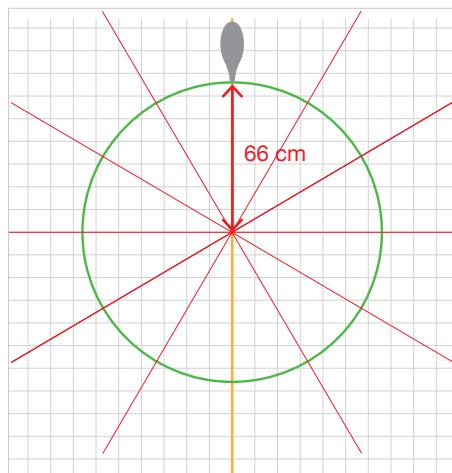

SCALE 1/33
INNER CIRCLE Ø 132 CM
FOLIO ELEMENTS: **12 UNITS**

FOLLOW THESE STEPS TO COMPLETE
THE FIGURE PICTURED ON THE LEFT

DecoFix Pro

4/

10 cm