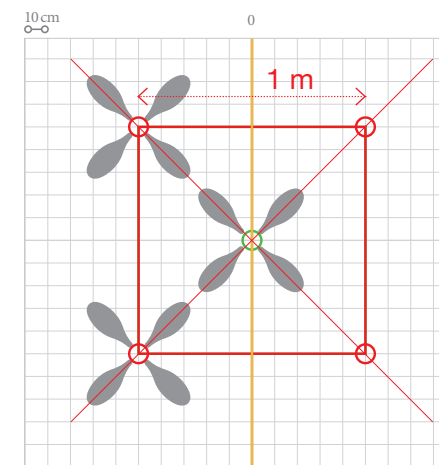

## FOLIO G70

DUROPOLYMER®  
Dimensions: 20 x 9 x 2,7 cm

DARING DIMENSIONS  
DESIGNED BY U

DISCOVER THE ULF MORITZ COLLECTION AT [WWW.ORACDECOR.COM](http://WWW.ORACDECOR.COM)

ULF MORITZ

FOR  
**ORAC**  
DECOR

1/

2/

3/

SCALE 1/33  
 INNER CIRCLE Ø 8 CM  
 FOLIO ELEMENTS: **PER 1 M<sup>2</sup> - 20 UNITS**

FOLLOW THESE STEPS TO COMPLETE  
 THE FIGURE PICTURED ON THE LEFT

DecoFix Pro

4/

5/

6/

1/

10 cm

2/

10 cm

3/

10 cm

SCALE 1/33  
 INNER CIRCLE Ø 132 CM  
 FOLIO ELEMENTS: **12 UNITS**