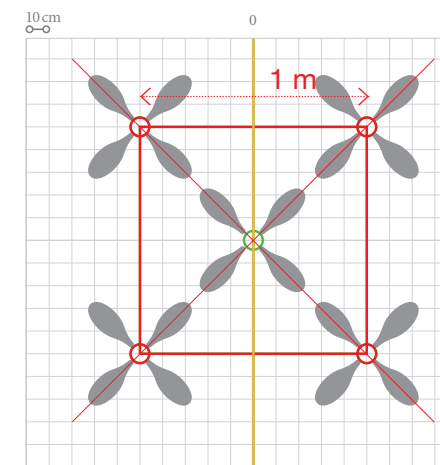

## FOLIO G70

DUROPOLYMER®  
Dimensions: 20 x 9 x 2,7 cm

DARING DIMENSIONS  
DESIGNED BY U

DISCOVER THE ULF MORITZ COLLECTION AT [WWW.ORACDECOR.COM](http://WWW.ORACDECOR.COM)

ULF MORITZ

FOR  
**ORAC**  
DECOR

1/

2/

3/

SCALE 1/33  
 INNER CIRCLE Ø 8 CM  
 FOLIO ELEMENTS: **PER 1 M<sup>2</sup> - 20 UNITS**

FOLLOW THESE STEPS TO COMPLETE  
 THE FIGURE PICTURED ON THE LEFT

DecoFix Pro

4/

5/

6/

1/

10 cm

2/

10 cm

3/

10 cm

SCALE 1/33  
 INNER CIRCLE Ø 132 CM  
 FOLIO ELEMENTS: **12 UNITS**